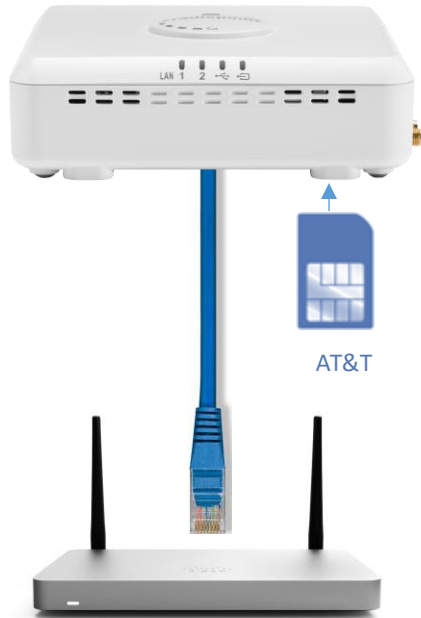

Supports full range of failover
functionality

CBA 850 Mobile Broadband Primary Solution

Key Features:

- Unlimited Data Usage- No Overage
- Easily Incorporates into existing infrastructure
- Location Flexibility- Ability to move to a new location with no ETF's
- Day 1 Availability- New Sites can be turned up in days, no need to wait for site surveys and the carries to install service
- LAN Throughput: 275 Mbps
- CAT 18 LTE Modem